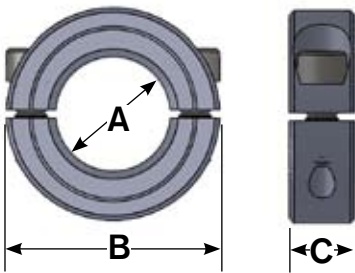

www.pyiinc.com

Packing Gland With SRC

Mechanical Face Seal With SRC

SRC - Shaft Retention Collar

SHAFT RETENTION COLLAR

We have all heard horror stories of boats sinking when a coupling breaks and the shaft is ripped out of the boat. PYI has a simple solution to assist in keeping the shaft in the boat.

The PYI Shaft Retention Collar is designed to help retain the Propeller or Rudder shaft in your vessel in the event of catastrophic failure of the coupling or if the shaft comes free from the coupling. The double split design provides the maximum in axial holding power with the benefit of quick and efficient assembly with the shaft installed.

Design fully engages the shaft without marring. Easily installed where major disassembly would otherwise be required. Greater axial holding power than set screw or one-piece clamping collars. Effective on hard and soft shafts.

Very simple to retrofit to existing prop shafts and rudder shafts. A cost effective and quick solution that could save thousands.

Shaft Retention Collar Dimensions				
IMPERIAL SHAFT COLLARS				
A - Shaft Diameter Inch	B - Outside Diameter Inch	C - Collar Width Inch	Part Number	Price
3/4	1 1/2	1/2	07-SRC-034	\$20.00
1	1 3/4	1/2	07-SRC-100	\$20.00
1 1/8	1 7/8	1/2	07-SRC-118	\$25.00
1 1/4	2 1/16	1/2	07-SRC-114	\$25.00
1 3/8	2 1/4	9/16	07-SRC-138	\$30.00
1 1/2	2 3/8	9/16	07-SRC-112	\$40.00
1 3/4	2 3/4	11/16	07-SRC-134	\$55.00
2	3	11/16	07-SRC-200	\$60.00
2 1/4	3 1/4	3/4	07-SRC-214	\$90.00
2 1/2	3 3/4	3/4	07-SRC-212	\$130.00
3	4 1/4	7/8	07-SRC-300	\$160.00