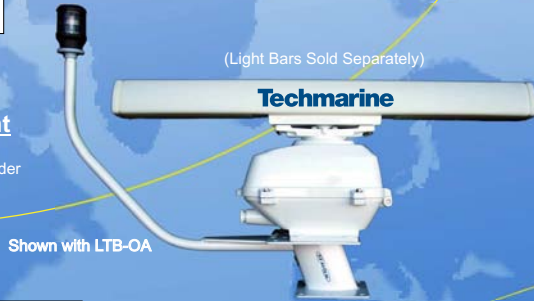

Open Array Power Mounts

6" AFT Open Array Power Mount

PMA-6JO-8L (4' & 6' Open Array)
*Taller Open Array Mounts available by special order

LTB-OA (Open Array Light Bar)

Heavy Duty Open Array Light Bar (up to 4' OA)
*sold separately