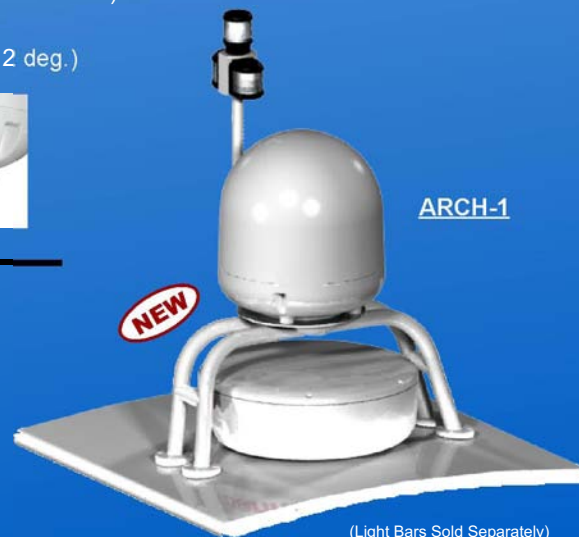

DM-LTB-100

(1 1/4" Lightbar w/ Perko 1197 Masthead / All-Round Light Installed)

NEW

DM-LTB-FN

(1 1/4" Light bar For Flir Navigator & Aqua Sig. Series 40/41 Lights)

DM-LTB

(1 1/4" Light bar with Standard 1 x 14 Threaded Top & Donut Adapter)

Mast Platforms

SM-18-A
(9815RJ/1500HD & 9818RJ/1800HD)

Low Profile Satdome Adapters

AMA-16 (Satdome adapter for 9815RJ / 1500HD)

AMA-18 (Satdome adapter for 9818RJ / 1800HD)

AMA-W (Adjustable wedge from 0 to 12 deg.)

Adjustable Radar Arch

ARCH-1 SERIES BRIDGES OVER ANY CLOSED RADOME

ARCH-1 (Plate to fit 9818RJ / 1800HD)

ARCH-1M3 (Plate to fit 9815RJ / 1500HD)

ARCH-1K (Plate to fit 9762LP / 9762SW)

ARCH-2 SERIES BRIDGES OVER ANY OA UP TO 4'

ARCH-2 (Plate to fit 9818RJ / 1800HD)

ARCH-2M3 (Plate to fit 9815RJ / 1500HD)

ARCH-2M3 (Plate to fit 9762LP / 9762SW)

ARCH-1

(Light Bars Sold Separately)