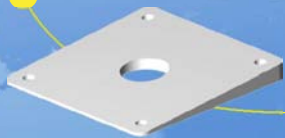

COMPLETE MOUNTING SOLUTIONS

Dual Mounts

PMA-DM1

For SeaTel 20" - 27" & 2kW or 4kW domes

PMA-DM1-M3

For Coastal 14 and 2kW or 4kW domes

PMA-DM2
4' Open Array
& SeaTel 20" - 27"

PMA-DM2-M3
4' Open Array
& Coastal 14

(Light Bars Sold Separately)

Dual Mount / Adjustable Arch Accessories

Base Wedges

PM-W-10 (4° for 10x10 base)

DM-LTB-BOX

(1 1/4" Light bar w/ box top to fit Aqua Sig. Series 40/41 lights. Lights available upon special order.)

DM-LTB-100

(1 1/4" Lightbar w/ Perko 1197 Masthead / All-Round Light Installed)

NEW

DM-LTB-FN

(1 1/4" Light bar For Flir Navigator & Aqua-Sig. Series 40/41 Lights)

DM-LTB

(1 1/4" Light bar with Standard 1 x 14 Threaded Top & Donut Adapter)