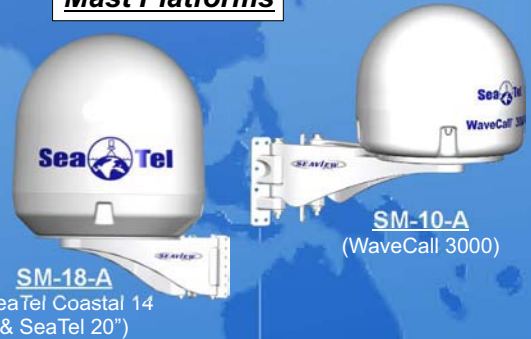

Mast Platforms

SM-18-A

(SeaTel Coastal 14 & SeaTel 20")

SM-10-A

(WaveCall 3000)