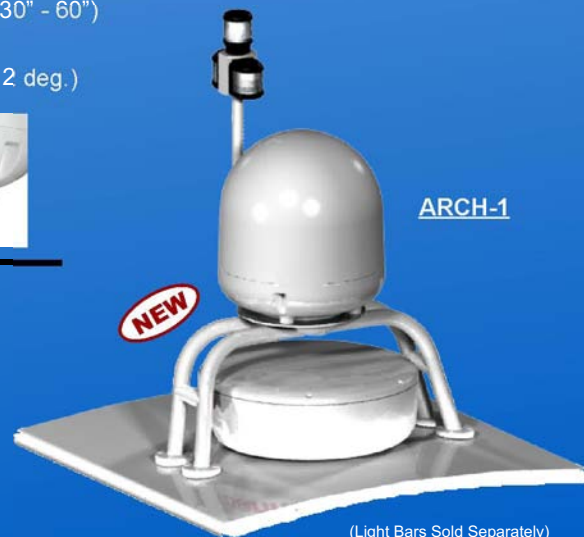

(Light Bars Sold Separately)

Dual Mount / Adjustable Arch Accessories

Base Wedges

PM-W-10 (4° for 10x10 base)

DM-LTB-BOX

(1 1/4" Light bar w/ box top to fit Aqua Sig. Series 40/41 lights. Lights available upon special order.)

AMA-18 (Satdome adapter for SeaTel 20" - 27")

AMA-32 (Satdome adapter for SeaTel 30" - 60")

AMA-W (Adjustable wedge from 0 to 12 deg.)

Adjustable Radar Arch

ARCH-1 SERIES BRIDGES OVER ANY CLOSED RADOME

ARCH-1 (Plate to fit SeaTel 20" - 27")

ARCH-1M3 (Plate to fit SeaTel Coastal 14)

ARCH-2 SERIES BRIDGES OVER ANY OA UP TO 4'

ARCH-2 (Plate to fit SeaTel 20" - 27")

ARCH-2M3 (Plate to fit SeaTel Coastal 14)

ARCH-1

(Light Bars Sold Separately)