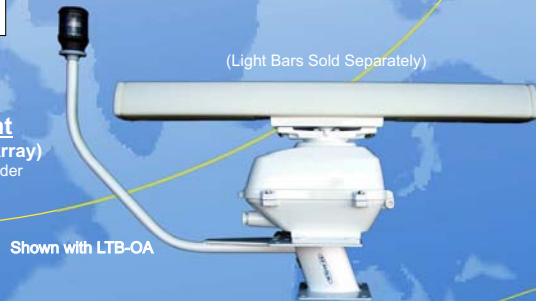

Radar Wedge

SEAVIEW 4° radar wedges made from King Starboard® plastic designed to be used directly between the radome and the mounting surface when extra height is not required. This will compensate for deck angle or planing attitude of the boat!

Raymarine

Adjustable Radar Arch

ARCH-1 SERIES BRIDGES OVER ANY CLOSED RADOME

- ARCH-1** (Plate to fit Raymarine 45 STV)
- ARCH-1M3** (Plate to fit Raymarine 37 STV)
- ARCH-1M7** (Plate to fit Raymarine 60 STV)

ARCH-2 SERIES BRIDGES OVER ANY OA UP TO 4'

- ARCH-2** (Plate to fit Raymarine 45 STV)
- ARCH-2M3** (Plate to fit Raymarine 37 STV)
- ARCH-2M7** (Plate to fit Raymarine 60 STV)

Open Array Power Mounts

- 6" AFT Open Array Power Mount**
- PMA-6RO-8L** (Raymarine 4' & 6' Open Array)
- *Taller Open Array Mounts available by special order