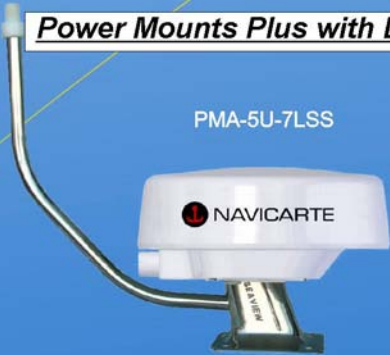

#### DM-LTB-FN

(1 1/4" Light bar For Flir Navigator & Aqua Sig. Series 40/41 Lights)

#### DM-LTB

(1 1/4" Light bar with Standard 1 x 14 Threaded Top & Donut Adapter)

### Power Mounts Plus with Light/GPS Bar Option

PMA-5U-7LSS