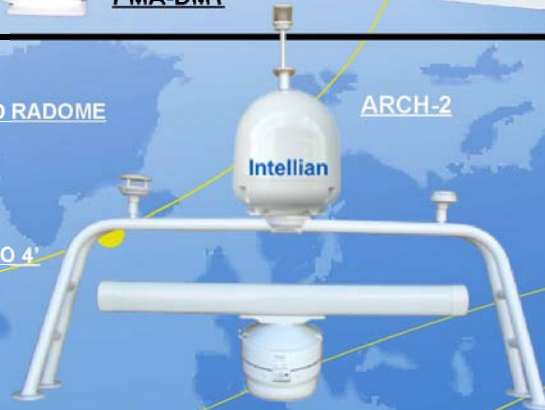

PMA-DM1

ARCH-2 SERIES BRIDGES OVER ANY OA UP TO 4'

ARCH-2 (Plate to fit SatFlower i4)

ARCH-2M3 (Plate to fit SatFlower i3)

ARCH-2M7 (Plate to fit SatFlower i6/i6P)

ARCH-2