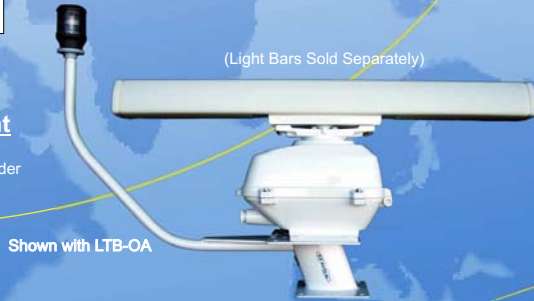

ARCH-2 SERIES BRIDGES OVER ANY OA UP TO 4'

- ARCH-2** (Plate to fit 18" Satdome)
- ARCH-2M3** (Plate to fit KVH M2/M3, Ray 37STV, SeaTel Coastal 14 & Sea-King 9815RJ)
- ARCH-2M7** (Plate to fit KVH 24" & Ray 60 STV)

(Light Bars Sold Separately)

Open Array Power Mounts

6" AFT Open Array Power Mount
PMA-6GEO-8L (4' & 6' Open Array)
 *Taller Open Array Mounts available by special order

(Light Bars Sold Separately)

Shown with LTB-OA