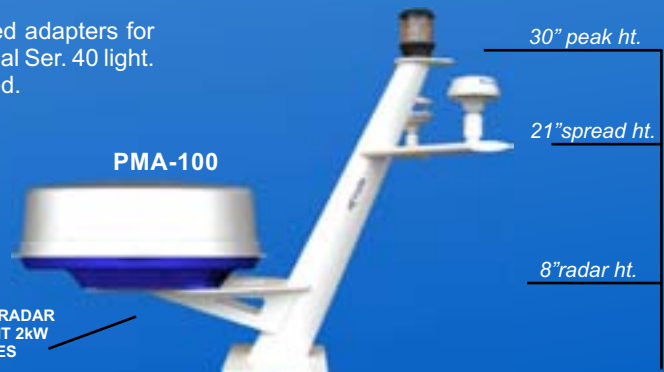

Shown with LTB-OA

(Light Bars Sold Separately)

LTB-OA (Open Array Light Bar)

Heavy Duty Open Array Light Bar (up to 4' OA)
*sold separately

LTB-OA6 (6' Open Array Light Bar)

Heavy Duty Open Array Light Bar (for 6' OA)
*sold separately

Tapered Mast with Spreader (PMA-100)

Tapered radar mast, swept aft with spreaders. The spreaders have threaded adapters for GPS, antennas etc. The top plate is drilled and tapped to accept an Aqua Signal Ser. 40 light. The base plate measures 10"x10" and the mast height is 30". Lights not included.