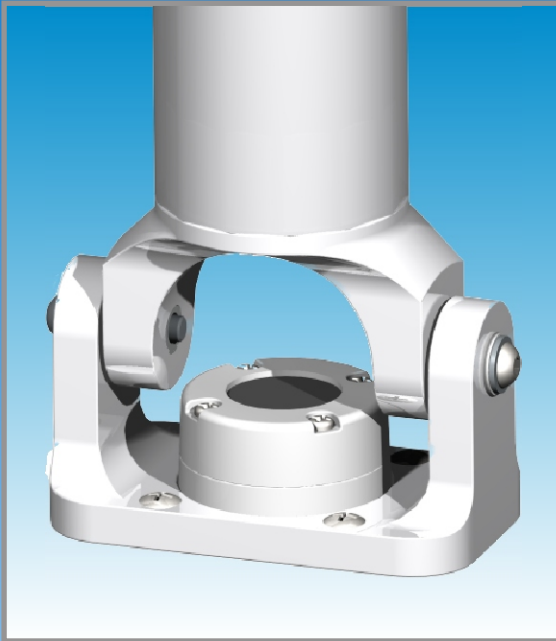

New Products for 2006

SEAVIEW MODULAR MAST ACCESSORIES

NEW Adjustable Swivel Base

For our 3" and 4" diameter modular mast system that allow deck mounting to 90 degrees. Comes with a Blue Sea Systems® waterproof cable clam for a clean waterproof installation. Mast will require a secondary support system.

RM3AB for 3" diameter poles	229.00
RM4AB for 4" diameter poles	249.00

NEW Outboard Lifting Davit

SEAVIEW now offers a full swiveling outboard motor lifting davit for outboards up to 25 hp or 150 lbs . It is made from 2" diameter aluminum powder coated tube and is secured to our 3" or 4" mast with four heavy duty polished stainless clamps. Line and tackle are included.