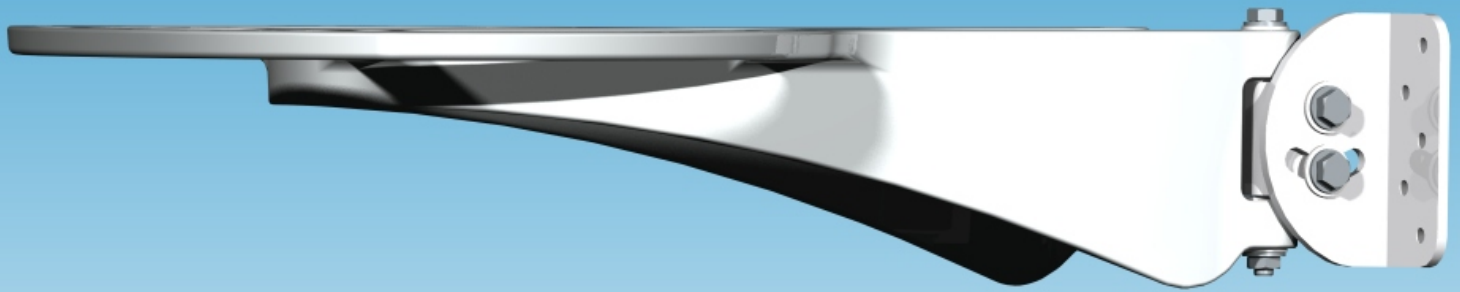

## **NEW** Adjustable Radar Adapter **SM-AD-FB**

Our new Adjustable Radar Adapter allows your radar to be attached to a non vertical surface. Designed to be mounted on the front face of a flybridge or a raked mast this platform will adjust to slopes up to 45 degrees in both directions. Machined from high quality marine grade aluminum and powder coated bright white, all attaching fasteners are high grade stainless steel. This will work with all our new 2006 mast platform models. Please specify which radar you have.