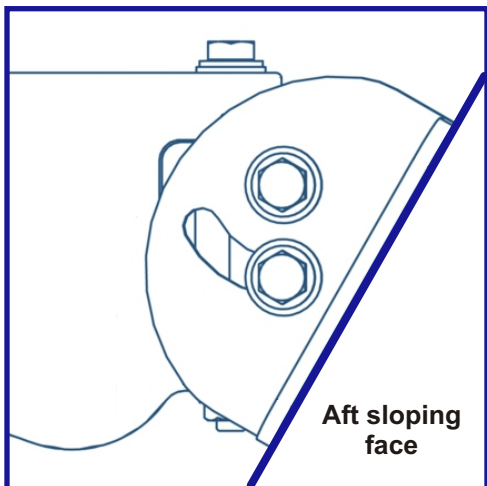

## **NEW** Adjustable Radar Adapter **SM-AD-FB**

Our new Adjustable Radar Adapter allows your radar to be attached to a non vertical surface. Designed to be mounted on the front face of a flybridge or a raked mast this platform will adjust to slopes up to 45 degrees in both directions. Machined from high quality marine grade aluminum and powder coated bright white, all attaching fasteners are high grade stainless steel. This will work with all our new 2006 mast platform models. Please specify which radar you have.