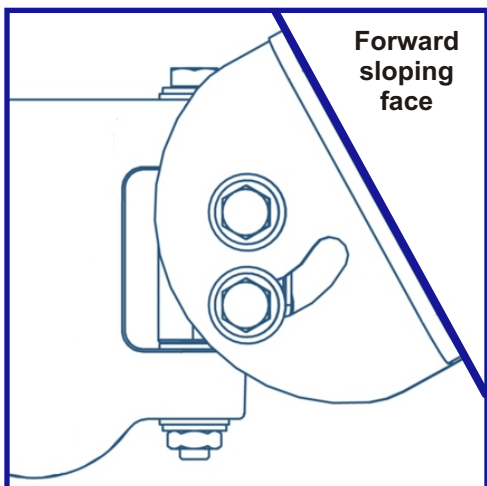

## **NEW** Adjustable Radar Adapter **SM-AD-FB**

Our new Adjustable Radar Adapter allows your radar to be attached to a non vertical surface. Designed to be mounted on the front face of a flybridge or a raked mast this platform will adjust to slopes up to 45 degrees in both directions. Machined from high quality marine grade aluminum and powder coated bright white, all attaching fasteners are high grade stainless steel. This will work with all our new 2006 mast platform models. Please specify which radar you have.