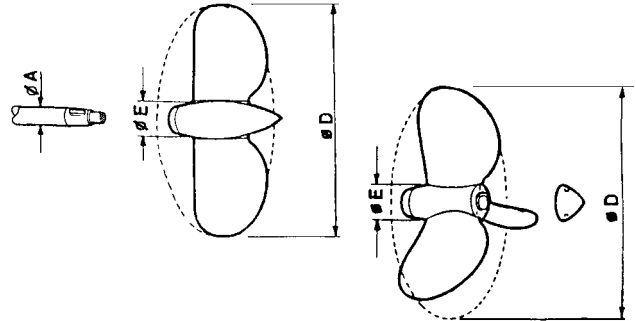

# Max-Prop Feathering Propeller 2010 Price List

12532 Beverly Park Rd  
Lynnwood, WA 98087  
Tel (425)355-3669  
Fax (425)355-3661  
E-Mail info@pyiinc.com

Propeller Diameter	63mm Hub Shaft Diameter 3/4, 7/8, 1, 1 1/8 22mm to 28mm		70mm Hub Shaft Diameter 1 1/8, 1 1/4, 1 3/8", 30-35mm			83mm Hub Shaft Diameter 1 1/2"-1 3/4", 38mm-45mm			100mm Hub Shaft Diameter 1 3/4"-2", 45mm-50mm		
	2 Blade	3 Blade	2 Blade	Classic 3 Blade	V.P. 3 Blade	2 Blade	Classic 3 Blade	V.P. 3 Blade	2 Blade	Classic 3 Blade	V.P. 3 Blade
12"	\$1,450	\$2,350									
13"	\$1,500	\$2,400									
14"	\$1,550	\$2,500									
15"	\$1,650	\$2,650	\$1,750	\$3,000	\$3,675						
16"	\$1,700	\$2,750	\$1,800	\$3,050	\$3,775						
17"	\$1,800	\$2,850	\$1,850	\$3,100	\$3,950						
18"	\$1,850	\$2,900	\$1,900	\$3,150	\$3,975	\$2,600	\$3,775	\$4,800			
19"	\$1,950	n/a	\$1,950	\$3,250	\$4,075	\$2,650	\$3,825	\$4,900			
20"	\$2,000	n/a	\$2,050	\$3,350	\$4,175	\$2,700	\$3,875	\$4,950			
21"			\$2,100	\$3,400	\$4,300	\$2,750	\$3,925	\$5,050			
22"			\$2,150	\$3,500	\$4,400	\$2,800	\$4,025	\$5,100	\$4,750	\$7,300	\$8,850
23"			\$2,200	n/a	n/a	\$2,850	\$4,075	\$5,150	\$4,850	\$7,400	\$8,950
24"						\$2,950	\$4,175	\$5,200	\$4,900	\$7,500	\$9,050
25"						\$3,150	\$4,325	\$5,450	\$5,000	\$7,600	\$9,250
26"						\$3,300	\$4,375	\$5,500	\$5,100	\$7,700	\$9,350
27"						\$3,350	n/a	n/a	\$5,200	\$7,800	\$9,450
28"-31"						\$3,350	n/a	n/a	\$5,300	\$7,950	\$9,600
32"-35"									\$5,600	\$8,000	\$9,700
36"-39"									\$6,000	n/a	n/a
40"-44"									\$6,100	n/a	n/a
<b>Zinc</b>	63mm \$13		70mm \$15			83mm \$21			100mm \$32		